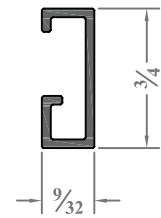

Screw-In/Snap-In

BAM-22
Standard
Screw-In/Snap-In

BAM-06
Narrow
Screw-In/Snap-In

BAM-12
Narrow
Screw-In

Tape-On

BAM-31
Extended
Tape-On

BAM-25 *
Standard
Tape-On

BAM-15 **
Short
Tape-On

Glaze-In

BAM-11
Extended
Glaze-In

BAM-05 *
Standard
Glaze-In

* Compatible with muntins 1/2" tall
** Compatible with muntins 3/8" tall

11/16" Height

BAM-10

BAM-01

BAM-03

1/2" Height

BAM-13

BAM-09

BAM-07

BAM-04

3/8" Height

BAM-14

Available as 16 ft stock lengths