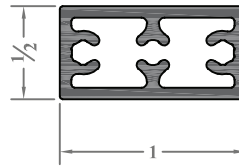

Screw-In/Snap-In

BAM-22
Standard
Screw-In/Snap-In

BAM-06
Narrow
Screw-In/Snap-In

BAM-12
Narrow
Screw-In

Tape-On

BAM-31
Extended
Tape-On

BAM-25 *
Standard
Tape-On

BAM-15 **
Short
Tape-On

Glaze-In

BAM-11
Extended
Glaze-In

BAM-05 *
Standard
Glaze-In

* Compatible with muntins 1/2" tall
** Compatible with muntins 3/8" tall

11/16" Height

BAM-10

BAM-01

BAM-03

1/2" Height

BAM-13

BAM-09

BAM-07

BAM-04

3/8" Height

BAM-14

Available as 16 ft stock lengths