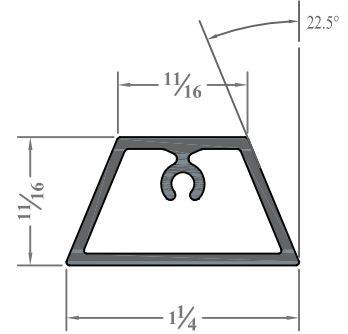

Glaze-In

BAM-11
Extended
Glaze-In

BAM-05 *
Standard
Glaze-In

* Compatible with muntins 1/2" tall
** Compatible with muntins 3/8" tall

11/16" Height

BAM-10

BAM-01

BAM-03

1/2" Height

BAM-13

BAM-09

BAM-07

BAM-04

3/8" Height

BAM-14

Available as 16 ft stock lengths