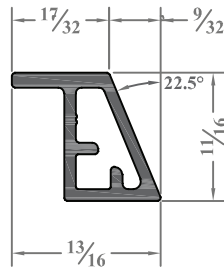

Screw-In/Snap-In

BAM-22
Standard
Screw-In/Snap-In

BAM-06
Narrow
Screw-In/Snap-In

BAM-12
Narrow
Screw-In

Tape-On

BAM-31
Extended
Tape-On

BAM-25 *
Standard
Tape-On

BAM-15 **
Short
Tape-On

Glaze-In

BAM-11
Extended
Glaze-In

BAM-05 *
Standard
Glaze-In

* Compatible with muntins 1/2" tall
** Compatible with muntins 3/8" tall

11/16" Height

BAM-10

BAM-01

BAM-03

1/2" Height

BAM-13

BAM-09

BAM-07

BAM-04

3/8" Height

BAM-14

Available as 16 ft stock lengths