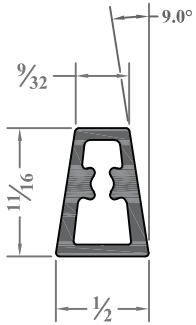

Glaze-In

BAM-11
Extended
Glaze-In

BAM-05 *
Standard
Glaze-In

* Compatible with muntins 1/2" tall
** Compatible with muntins 3/8" tall

11/16" Height

BAM-10

BAM-01

BAM-03

1/2" Height

BAM-13

BAM-09

BAM-07

BAM-04

3/8" Height

BAM-14

Available as 16 ft stock lengths