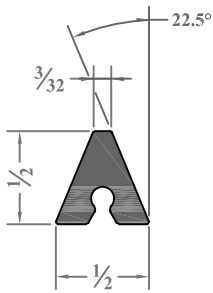

Glaze-In

BAM-11
Extended
Glaze-In

BAM-05 *
Standard
Glaze-In

* Compatible with muntins 1/2" tall
** Compatible with muntins 3/8" tall

11/16" Height

BAM-10

BAM-01

BAM-03

1/2" Height

BAM-13

BAM-09

BAM-07

BAM-04

3/8" Height

BAM-14

Available as 16 ft stock lengths