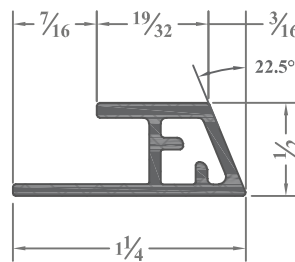

Screw-In/Snap-In

BAM-22
Standard
Screw-In/Snap-In

BAM-06
Narrow
Screw-In/Snap-In

BAM-12
Narrow
Screw-In

Tape-On

BAM-31
Extended
Tape-On

BAM-25 *
Standard
Tape-On

BAM-15 **
Short
Tape-On

Glaze-In

BAM-11
Extended
Glaze-In

BAM-05 *
Standard
Glaze-In

* Compatible with muntins 1/2" tall
** Compatible with muntins 3/8" tall

11/16" Height

BAM-10

BAM-01

BAM-03

1/2" Height

BAM-13

BAM-09

BAM-07

BAM-04

3/8" Height

BAM-14

Available as 16 ft stock lengths