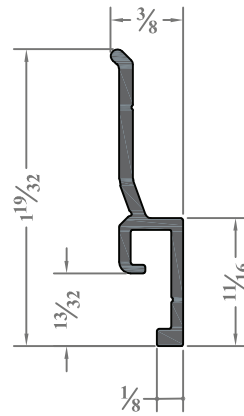

Screw-In/Snap-In

BAM-22
Standard
Screw-In/Snap-In

BAM-06
Narrow
Screw-In/Snap-In

BAM-12
Narrow
Screw-In

Tape-On

BAM-31
Extended
Tape-On

BAM-25 *
Standard
Tape-On

BAM-15 **
Short
Tape-On

Glaze-In

BAM-11
Extended
Glaze-In

BAM-05 *
Standard
Glaze-In

* Compatible with muntins 1/2" tall
** Compatible with muntins 3/8" tall

11/16" Height

BAM-10

BAM-01

BAM-03

1/2" Height

BAM-13

BAM-09

BAM-07

BAM-04

3/8" Height

BAM-14

Available as 16 ft stock lengths