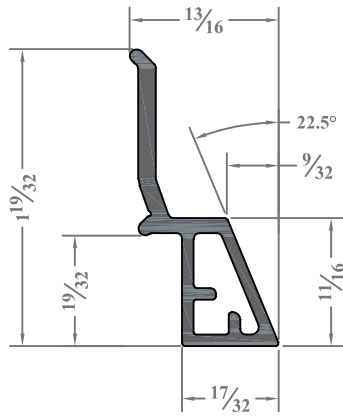

Screw-In/Snap-In

BAM-22
Standard
Screw-In/Snap-In

BAM-06
Narrow
Screw-In/Snap-In

BAM-12
Narrow
Screw-In

Tape-On

BAM-31
Extended
Tape-On

BAM-25 *
Standard
Tape-On

BAM-15 **
Short
Tape-On

Glaze-In

BAM-11
Extended
Glaze-In

BAM-05 *
Standard
Glaze-In

* Compatible with muntins 1/2" tall
** Compatible with muntins 3/8" tall

11/16" Height

BAM-10

BAM-01

BAM-03

1/2" Height

BAM-13

BAM-09

BAM-07

BAM-04

3/8" Height

BAM-14

Available as 16 ft stock lengths