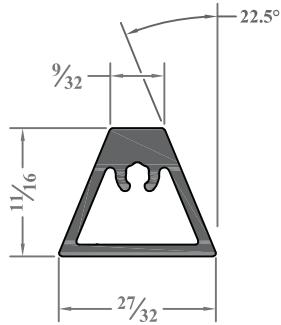

Glaze-In

BAM-11
Extended
Glaze-In

BAM-05 *
Standard
Glaze-In

* Compatible with muntins 1/2" tall
** Compatible with muntins 3/8" tall

11/16" Height

BAM-10

BAM-01

BAM-03

1/2" Height

BAM-13

BAM-09

BAM-07

BAM-04

3/8" Height

BAM-14

Available as 16 ft stock lengths