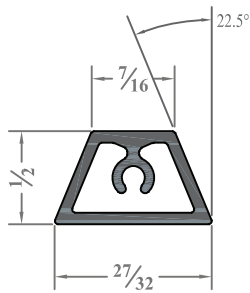

Glaze-In

BAM-11
Extended
Glaze-In

BAM-05 *
Standard
Glaze-In

* Compatible with muntins 1/2" tall
** Compatible with muntins 3/8" tall

11/16" Height

BAM-10

BAM-01

BAM-03

1/2" Height

BAM-13

BAM-09

BAM-07

BAM-04

3/8" Height

BAM-14

Available as 16 ft stock lengths