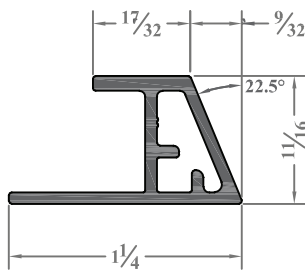

Screw-In/Snap-In

BAM-22
Standard
Screw-In/Snap-In

BAM-06
Narrow
Screw-In/Snap-In

BAM-12
Narrow
Screw-In

Tape-On

BAM-31
Extended
Tape-On

BAM-25 *
Standard
Tape-On

BAM-15 **
Short
Tape-On

Glaze-In

BAM-11
Extended
Glaze-In

BAM-05 *
Standard
Glaze-In

* Compatible with muntins 1/2" tall
** Compatible with muntins 3/8" tall

11/16" Height

BAM-10

BAM-01

BAM-03

1/2" Height

BAM-13

BAM-09

BAM-07

BAM-04

3/8" Height

BAM-14

Available as 16 ft stock lengths