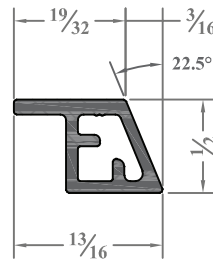

Screw-In/Snap-In

BAM-22
Standard
Screw-In/Snap-In

BAM-06
Narrow
Screw-In/Snap-In

BAM-12
Narrow
Screw-In

Tape-On

BAM-31
Extended
Tape-On

BAM-25 *
Standard
Tape-On

BAM-15 **
Short
Tape-On

Glaze-In

BAM-11
Extended
Glaze-In

BAM-05 *
Standard
Glaze-In

* Compatible with muntins 1/2" tall
** Compatible with muntins 3/8" tall

11/16" Height

BAM-10

BAM-01

BAM-03