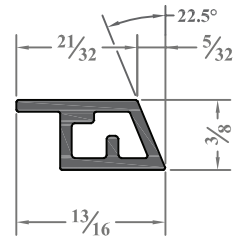

Screw-In/Snap-In

BAM-22
Standard
Screw-In/Snap-In

BAM-06
Narrow
Screw-In/Snap-In

BAM-12
Narrow
Screw-In

Tape-On

BAM-31
Extended
Tape-On

BAM-25 *
Standard
Tape-On

BAM-15 **
Short
Tape-On

Glaze-In

BAM-11
Extended
Glaze-In

BAM-05 *
Standard
Glaze-In

* Compatible with muntins 1/2" tall
** Compatible with muntins 3/8" tall

11/16" Height

BAM-10

BAM-01

BAM-03

1/2" Height

BAM-13

BAM-09

BAM-07

BAM-04

3/8" Height

BAM-14

Available as 16 ft stock lengths