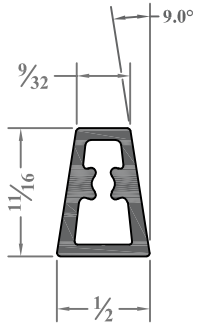

Glaze-In

BAM-11
Extended
Glaze-In

BAM-05*
Standard
Glaze-In

* Compatible with muntins 1/2" tall

** Compatible with muntins 3/8" tall

11/16" Height

BAM-10

BAM-01

BAM-03

1/2" Height

BAM-13

BAM-09

BAM-07

BAM-04

3/8" Height

BAM-14