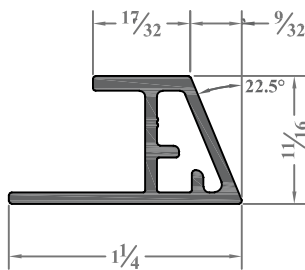

Screw-In/Snap-In

BAM-22
Standard
Screw-In/Snap-In

BAM-06
Narrow
Screw-In/Snap-In

BAM-12
Narrow
Screw-In

Tape-On

BAM-31
Extended
Tape-In

BAM-25*
Standard
Tape-On

BAM-15**
Short
Tape-On

Glaze-In

BAM-11
Extended
Glaze-In

BAM-05*
Standard
Glaze-In

* Compatible with muntins 1/2" tall

** Compatible with muntins 3/8" tall

11/16" Height

BAM-10

BAM-01