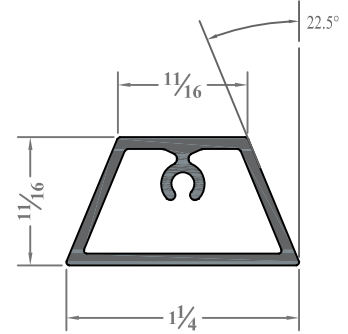

Glaze-In

BAM-11
Extended
Glaze-In

BAM-05*
Standard
Glaze-In

* Compatible with muntins 1/2" tall

** Compatible with muntins 3/8" tall

11/16" Height

BAM-10

BAM-01

BAM-03

1/2" Height

BAM-13

BAM-09

BAM-07

BAM-04

3/8" Height

BAM-14