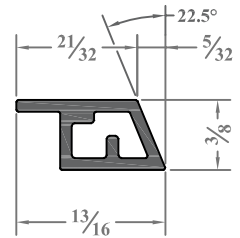

Screw-In/Snap-In

BAM-22
Standard
Screw-In/Snap-In

BAM-06
Narrow
Screw-In/Snap-In

BAM-12
Narrow
Screw-In

Tape-On

BAM-31
Extended
Tape-In

BAM-25*
Standard
Tape-On

BAM-15**
Short
Tape-On

Glaze-In

BAM-11
Extended
Glaze-In

BAM-05*
Standard
Glaze-In

* Compatible with muntins 1/2" tall

** Compatible with muntins 3/8" tall

11/16" Height

BAM-10

BAM-01