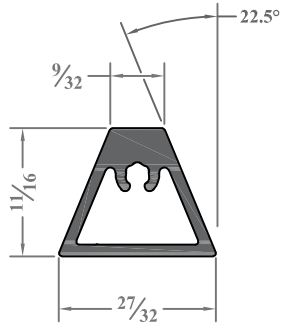

Glaze-In

BAM-11
Extended
Glaze-In

BAM-05*
Standard
Glaze-In

* Compatible with muntins 1/2" tall

** Compatible with muntins 3/8" tall

11/16" Height

BAM-10

BAM-01

BAM-03

1/2" Height

BAM-13

BAM-09

BAM-07

BAM-04

3/8" Height

BAM-14