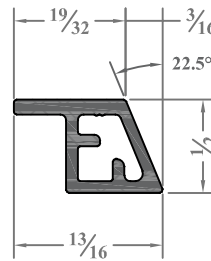

Screw-In/Snap-In

BAM-22
Standard
Screw-In/Snap-In

BAM-06
Narrow
Screw-In/Snap-In

BAM-12
Narrow
Screw-In

Tape-On

BAM-31
Extended
Tape-In

BAM-25*
Standard
Tape-On

BAM-15**
Short
Tape-On

Glaze-In

BAM-11
Extended
Glaze-In

BAM-05*
Standard
Glaze-In

* Compatible with muntins 1/2" tall

** Compatible with muntins 3/8" tall

11/16" Height

BAM-10

BAM-01