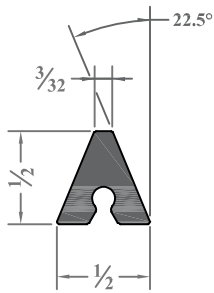

Glaze-In

BAM-11
Extended
Glaze-In

BAM-05*
Standard
Glaze-In

* Compatible with muntins 1/2" tall

** Compatible with muntins 3/8" tall

11/16" Height

BAM-10

BAM-01

BAM-03

1/2" Height

BAM-13

BAM-09

BAM-07

BAM-04

3/8" Height

BAM-14