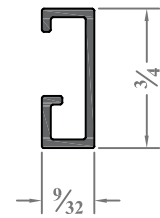

Screw-In/Snap-In

BAM-22
Standard
Screw-In/Snap-In

BAM-06
Narrow
Screw-In/Snap-In

BAM-12
Narrow
Screw-In

Tape-On

BAM-31
Extended
Tape-In

BAM-25*
Standard
Tape-On

BAM-15**
Short
Tape-On

Glaze-In

BAM-11
Extended
Glaze-In

BAM-05*
Standard
Glaze-In

* Compatible with muntins 1/2" tall

** Compatible with muntins 3/8" tall

11/16" Height

BAM-10

BAM-01