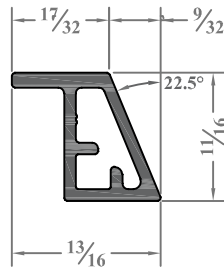

Screw-In/Snap-In

BAM-22
Standard
Screw-In/Snap-In

BAM-06
Narrow
Screw-In/Snap-In

BAM-12
Narrow
Screw-In

Tape-On

BAM-31
Extended
Tape-In

BAM-25*
Standard
Tape-On

BAM-15**
Short
Tape-On

Glaze-In

BAM-11
Extended
Glaze-In

BAM-05*
Standard
Glaze-In

* Compatible with muntins 1/2" tall

** Compatible with muntins 3/8" tall

11/16" Height

BAM-10

BAM-01