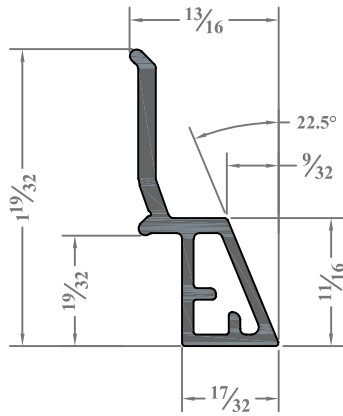

Screw-In/Snap-In

BAM-22
Standard
Screw-In/Snap-In

BAM-06
Narrow
Screw-In/Snap-In

BAM-12
Narrow
Screw-In

Tape-On

BAM-31
Extended
Tape-In

BAM-25*
Standard
Tape-On

BAM-15**
Short
Tape-On

Glaze-In

BAM-11
Extended
Glaze-In

BAM-05*
Standard
Glaze-In

* Compatible with muntins 1/2" tall

** Compatible with muntins 3/8" tall

11/16" Height

BAM-10

BAM-01

BAM-03

1/2" Height

BAM-13

BAM-09

BAM-07

BAM-04

3/8" Height

BAM-14