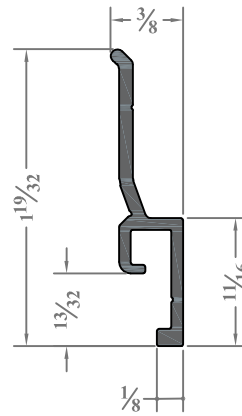

Screw-In/Snap-In

BAM-22
Standard
Screw-In/Snap-In

BAM-06
Narrow
Screw-In/Snap-In

BAM-12
Narrow
Screw-In

Tape-On

BAM-31
Extended
Tape-In

BAM-25*
Standard
Tape-On

BAM-15**
Short
Tape-On

Glaze-In

BAM-11
Extended
Glaze-In

BAM-05*
Standard
Glaze-In

* Compatible with muntins 1/2" tall

** Compatible with muntins 3/8" tall

11/16" Height

BAM-10

BAM-01

BAM-03

1/2" Height

BAM-13

BAM-09

BAM-07

BAM-04

3/8" Height

BAM-14