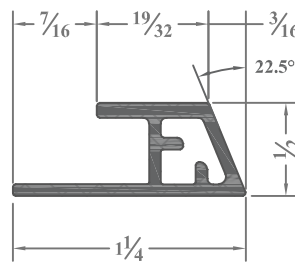

Screw-In/Snap-In

BAM-22
Standard
Screw-In/Snap-In

BAM-06
Narrow
Screw-In/Snap-In

BAM-12
Narrow
Screw-In

Tape-On

BAM-31
Extended
Tape-In

BAM-25*
Standard
Tape-On

BAM-15**
Short
Tape-On

Glaze-In

BAM-11
Extended
Glaze-In

BAM-05*
Standard
Glaze-In

* Compatible with muntins 1/2" tall

** Compatible with muntins 3/8" tall

11/16" Height

BAM-10

BAM-01