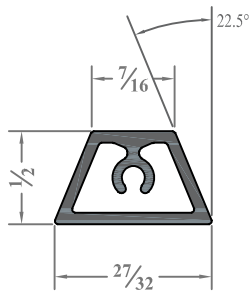

Glaze-In

BAM-11
Extended
Glaze-In

BAM-05*
Standard
Glaze-In

* Compatible with muntins 1/2" tall

** Compatible with muntins 3/8" tall

11/16" Height

BAM-10

BAM-01

BAM-03

1/2" Height

BAM-13

BAM-09

BAM-07

BAM-04

3/8" Height

BAM-14